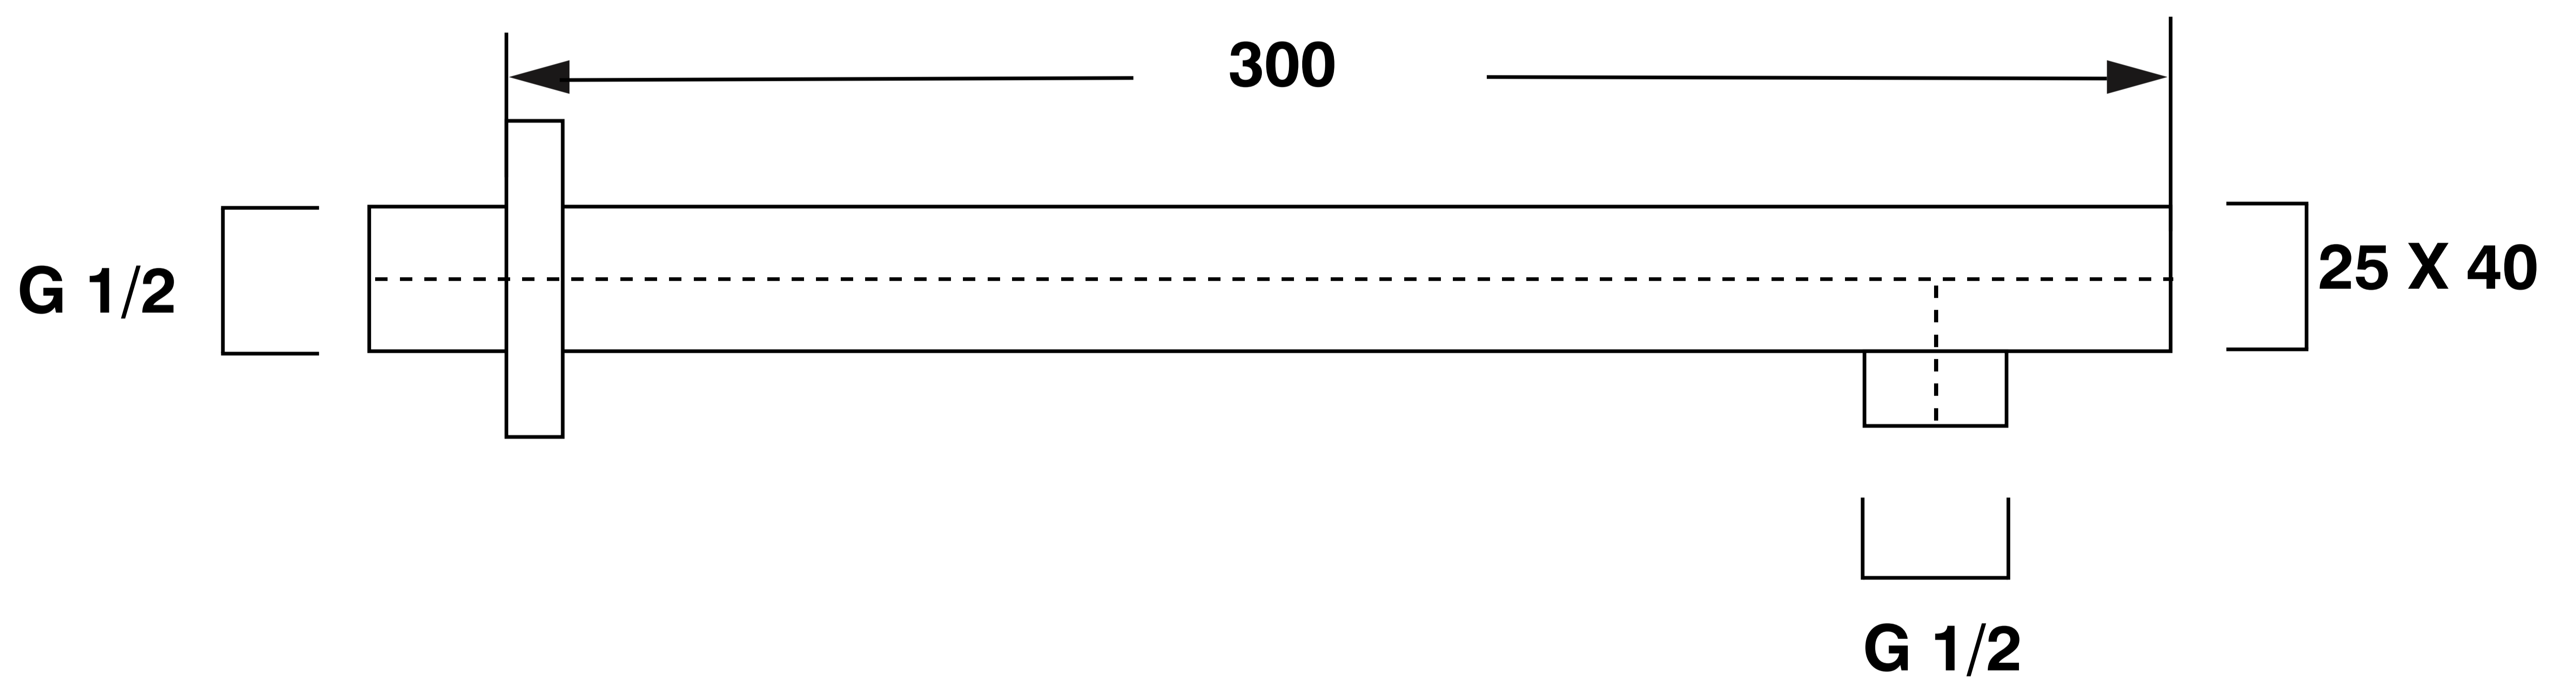

Brass Shower Arm

Product Code : 1129

Technical Drawing

All dimension are in **mm**